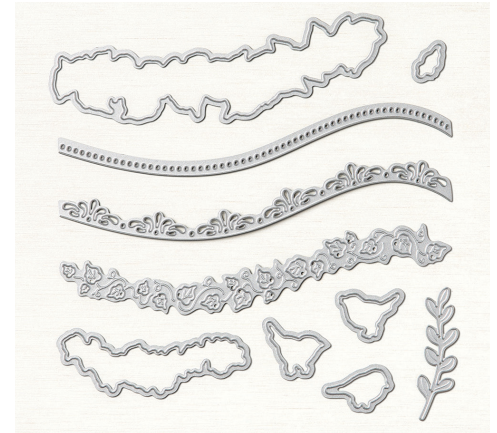

# Curvy Celebrations

Exclusive and Early-Release Products

• AVAILABLE 3 NOVEMBER UNTIL 4 JANUARY •

With curved-edge dies, stamps for every season, and double-sided patterned paper, the Quite Curvy Variety Bundle has everything you need to craft the perfect project.

## QUITE CURVY BUNDLE

156228 ~~\$80.00~~ **\$72.00** AUD | ~~\$97.00~~ **\$87.25** NZD  
 The Quite Curvy Bundle includes the Quite Curvy Stamp Set and the Curvy Dies.

STAMP ARTWORK SHOWN AT 60%

ACTUAL SIZE

### QUITE CURVY STAMP SET

(suggested clear blocks: a, b, d, h, i)  
 12 photopolymer stamps  
 Coordinates with the Curvy Dies

### CURVY DIES

10 dies. Largest die: 5-1/4" x 1-1/2" (13.3 x 3.8 cm)  
 Coordinates with Quite Curvy Stamp Set and Curvy Christmas Stamp Set