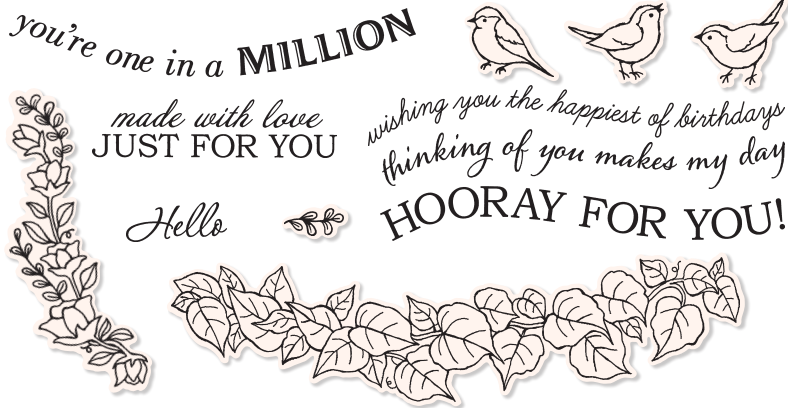

QUITE CURVY BUNDLE

156228 ~~$80.00~~ **$72.00** AUD | ~~$97.00~~ **$87.25** NZD
The Quite Curvy Bundle includes the Quite Curvy Stamp Set and the Curvy Dies.

STAMP ARTWORK SHOWN AT 60%