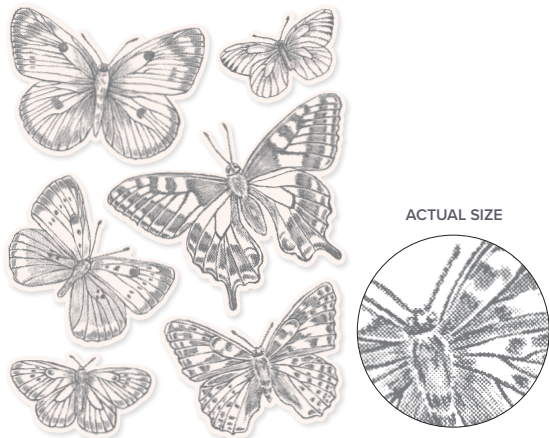

BUTTERFLY BRILLIANCE BUNDLE

10% BUNDLED SAVINGS

155821 ~~$107.00 AUD~~ **$96.25 AUD** | ~~$128.00 NZD~~ **$115.00 NZD**

The Butterfly Brilliance Bundle includes the Butterfly Brilliance Cling Stamp Set and the Brilliant Wings Dies.

Get'em early! The Butterfly Brilliance Bundle will be featured in the 2021-2022 Annual Catalogue, but now's your chance to get it before the official release!

STAMP ARTWORK SHOW AT 35%

ACTUAL SIZE

BUTTERFLY BRILLIANCE CLING STAMP SET

155092 **$30.00 AUD** | **$36.00 NZD**

1 cling stamp | Coordinates with the Brilliant Wings Dies (suggested clear block: f)